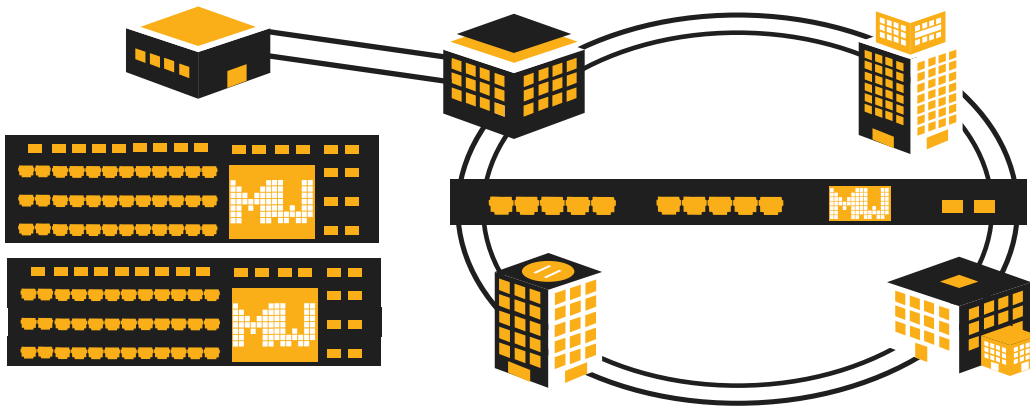

# MetroFIBER

BUSINESS SERVICES UP TO 10000 Mbps INTERNET BANDWIDTH LAYER 2 P2P BGP MPLS  
 CARRIER ETHERNET INSTALL TIME 7 TO 120 DAYS\*\* VOIP READY OPTIONAL BACKUP SERVICES

- Static IP Assignment
- Monitored by NOC 24/7
- Router Included
- Layer 2 P2P and MPLS Capable
- Instantly Scalable Options
- Remote and Onsite Support
- Rapid Response Time
- Nationwide LTE Capable
- Ethernet 100/1000/10000
- Fiber 100/1000/10000
- MultiWAN Options
- SIP and Voice Reliability

DIVERSIFY YOUR OFFICE NETWORK UPLINK FOR CLOUD SERVERS, VPN ACCESS, TELECONFERENCING OR ANY OTHER MISSION CRITICAL BUSINESS FUNCTION

MetroFIBER is a dedicated symmetrical Internet service delivered using the most advanced fiber optic data solutions in the business. We take pride in delivering high capacity circuits that install faster and cost less than the incumbent data and copper based telecommunications products available in the marketplace today.

Get the bandwidth you need, when you need it, with a custom tailored business fiber internet connection that instantly reacts and responds to your company's changing needs. Don't let your current internet speeds put restrictions on how fast your business moves. Scale your business at your speed with MetroFIBER.