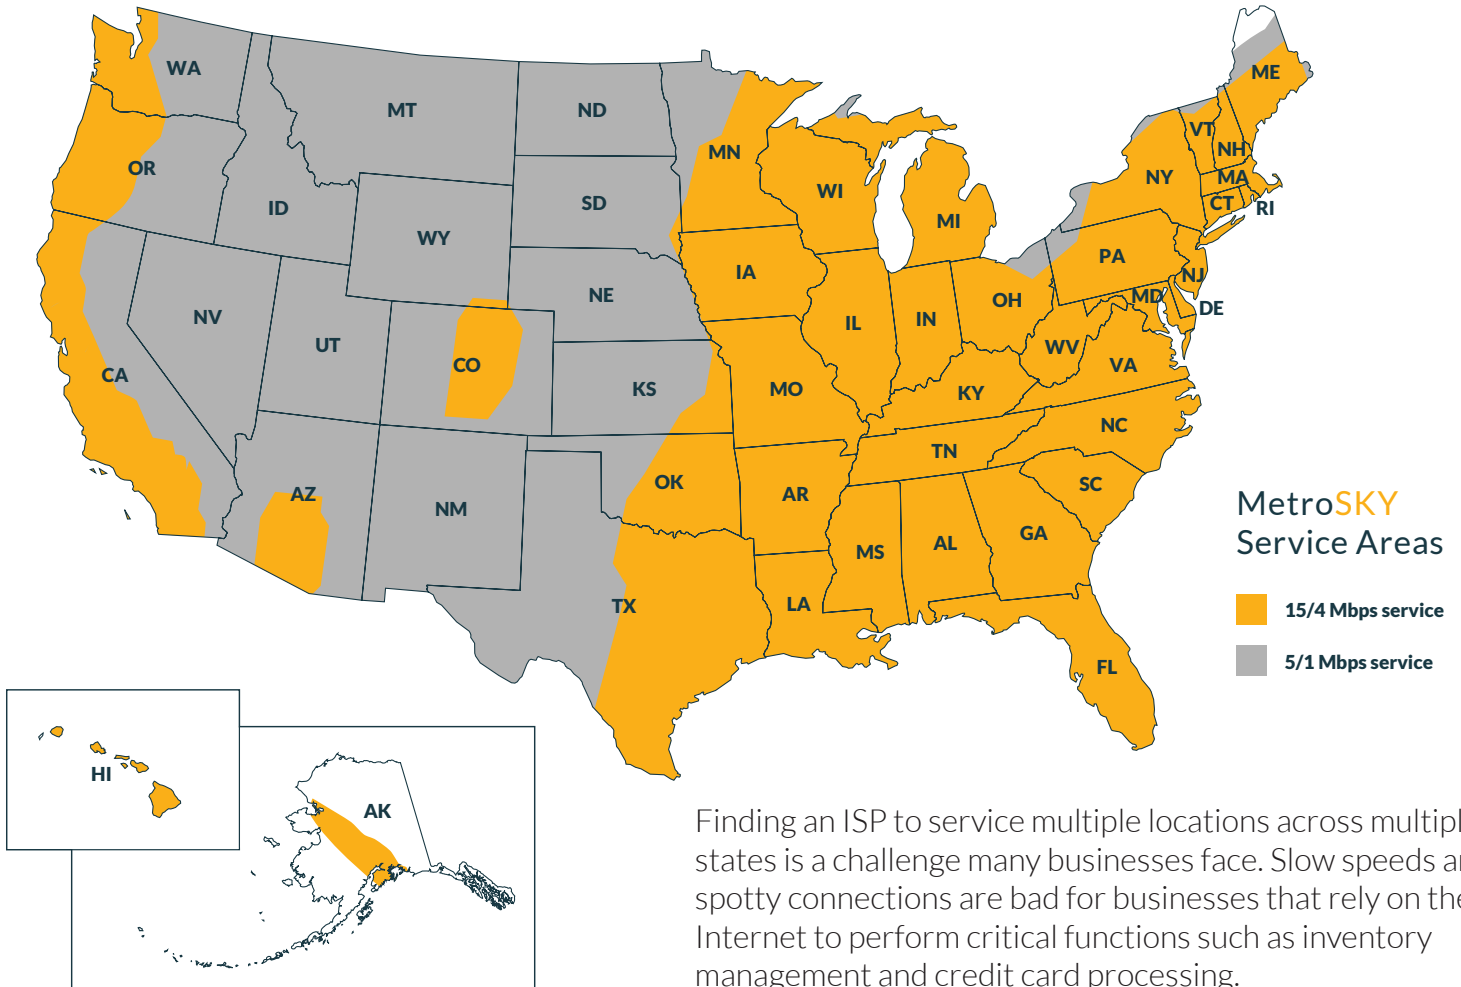

MetroSKY

BUSINESS SERVICES | NATIONWIDE | INTERNET BANDWIDTH | LAYER 2 P2P | BACKUP | MPLS
 CARRIER ETHERNET | INSTALL TIME 7 TO 10 DAYS** | VOIP READY | MOBILITY OPTIONS | WAN

Terrestrial ISPs leave huge coverage gaps across the U.S.

Finding an ISP to service multiple locations across multiple states is a challenge many businesses face. Slow speeds and spotty connections are bad for businesses that rely on the Internet to perform critical functions such as inventory management and credit card processing.